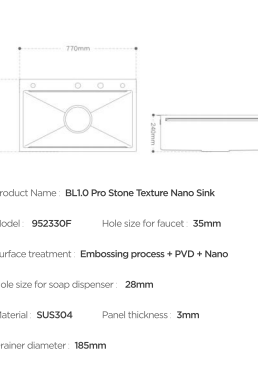

Free installation

Three installation methods

Whatever choice you make, it's more important to be right for yourself

HIGOLD

Wash as you like

Waterfall pull-out faucet

Simulate the natural flow of waterfalls Gentle wash without splashing Large area flushing saves water

HIGOLD

Shower type outlet   Single column outlet

Humanized design

Multi-purpose reserved hole

Reserve 4 holes at one time Insight into the multiple needs of life

HIGOLD

Offset pipe position

Leave more space for storage

Rearward design of drainage pipe Larger storage space

HIGOLD

Product List

- 952330
- Drainage set
- High-quality solid wood cutting board
- Dense hole colander
- Heat-resistant PC basin-in-basin

Product Parameters

Product Name: BL1.0 Pro Stone Texture Nano Sink

Model: 952330F   Hole size for faucet: 35mm

Surface treatment: Embossing process + PVD + Nano

Hole size for soap dispenser: 28mm

Material: SUS304   Panel thickness: 3mm

Drainer diameter: 185mm

Product Size: 770x480x240mm   Inner size: 720x378mm

Topmount cutout size: 750x460mm

Undermount cutout size: 723x449x(R12)mm